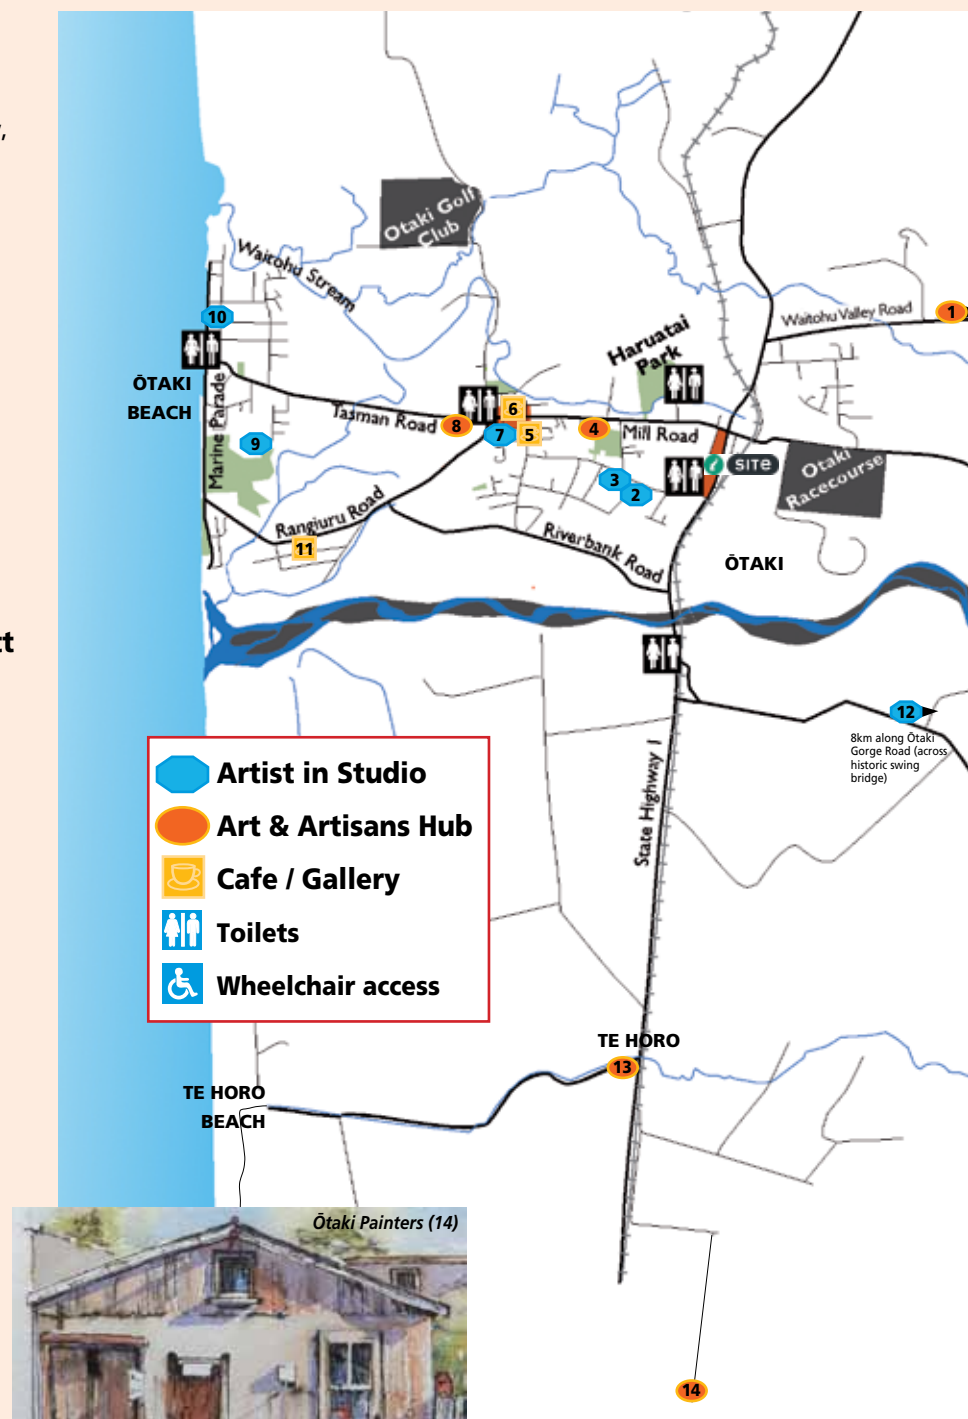

Ōtaki Painters (14)