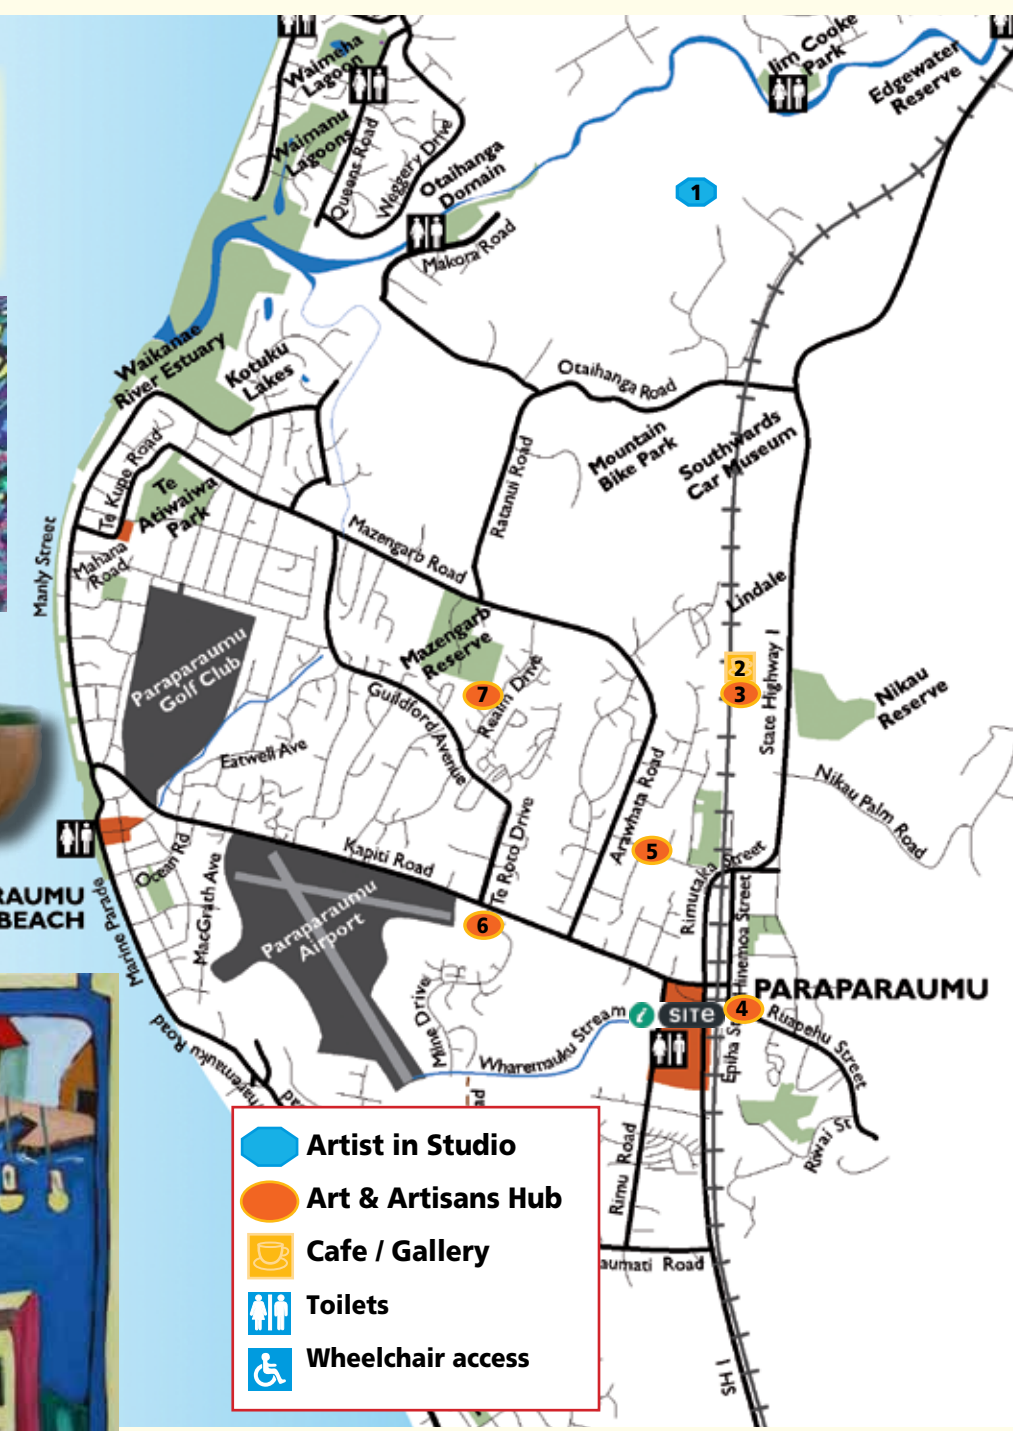

Artist in Studio
Art & Artisans Hub
Cafe / Gallery
Toilets
Wheelchair access