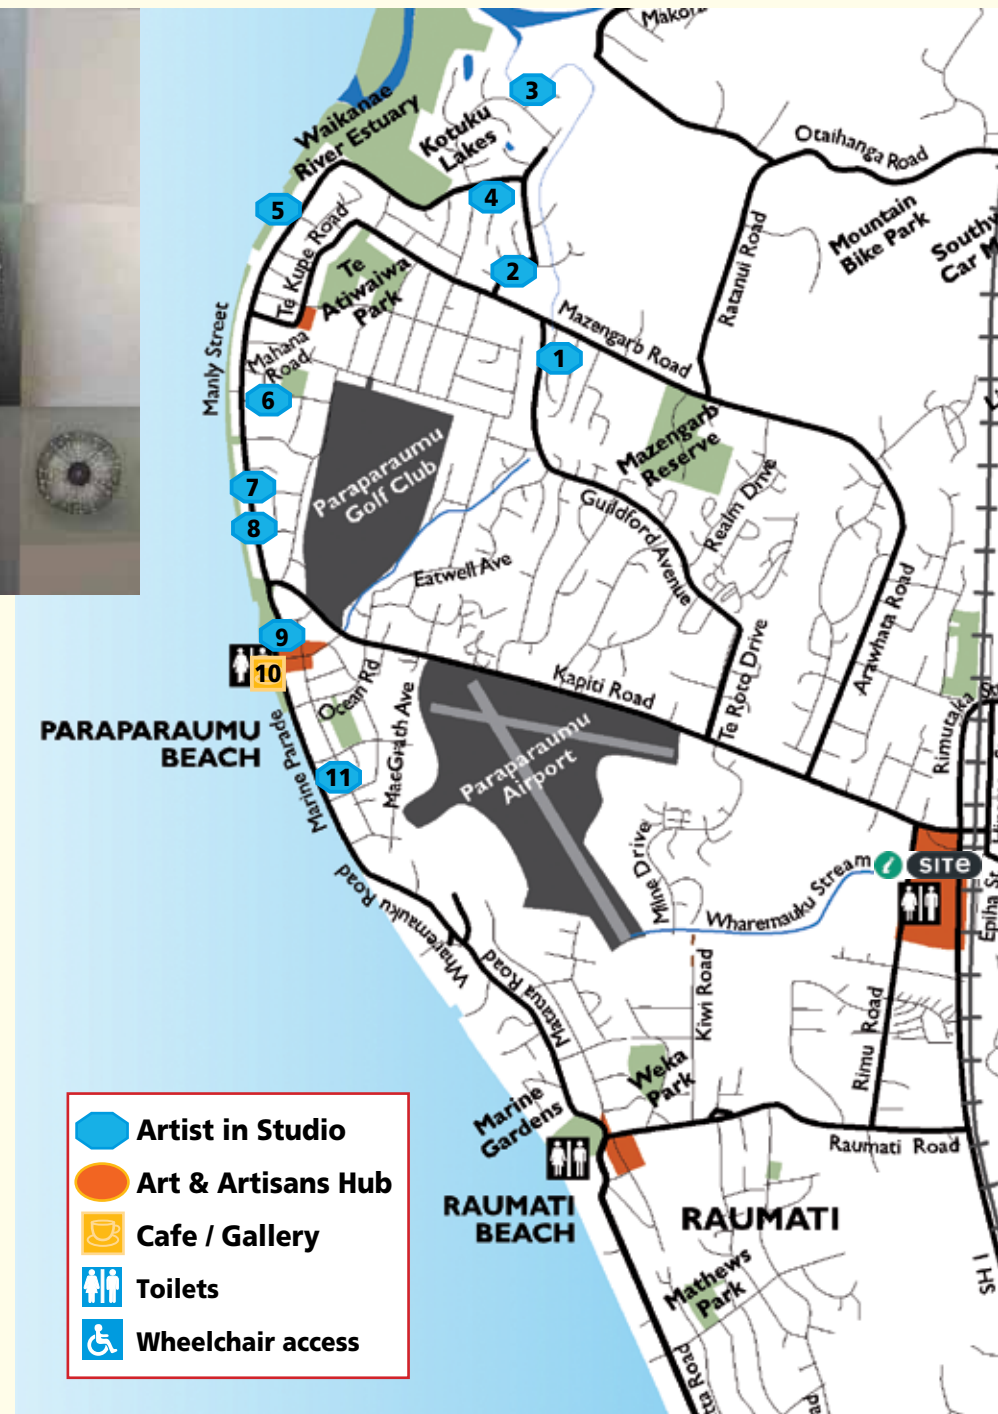

PARAPARAUMU BEACH

1 Mortons Mosaics
3 Hadleigh Court
Mosaics

2 Donna Clarke
22 The Avenue
Oamaru Stone Sculpture

3 Donna-Maree Gordon
45 Kotuku Drive
Painting

4 Sonia Savage
3 Shearwater Rise
Painting & Pottery

5 Jacqui van den Berg
221 Manly Street
Painting

6 Sue Scouler
15 Vacluse Avenue
Mosaic garden art

7 Jenny Shearer
48 Manly Street (Workshop Studio is on Arthur Street)
Ceramics

8 Frank Light
28 Manly Street
Ceramics

9 Shona Moller Studio
22 Marine Parade
Painting

10 Jan's Cafe
30 Marine Parade
Jan Cox - Painting

11 Royden Freeman
110 Seaview Road
Painting