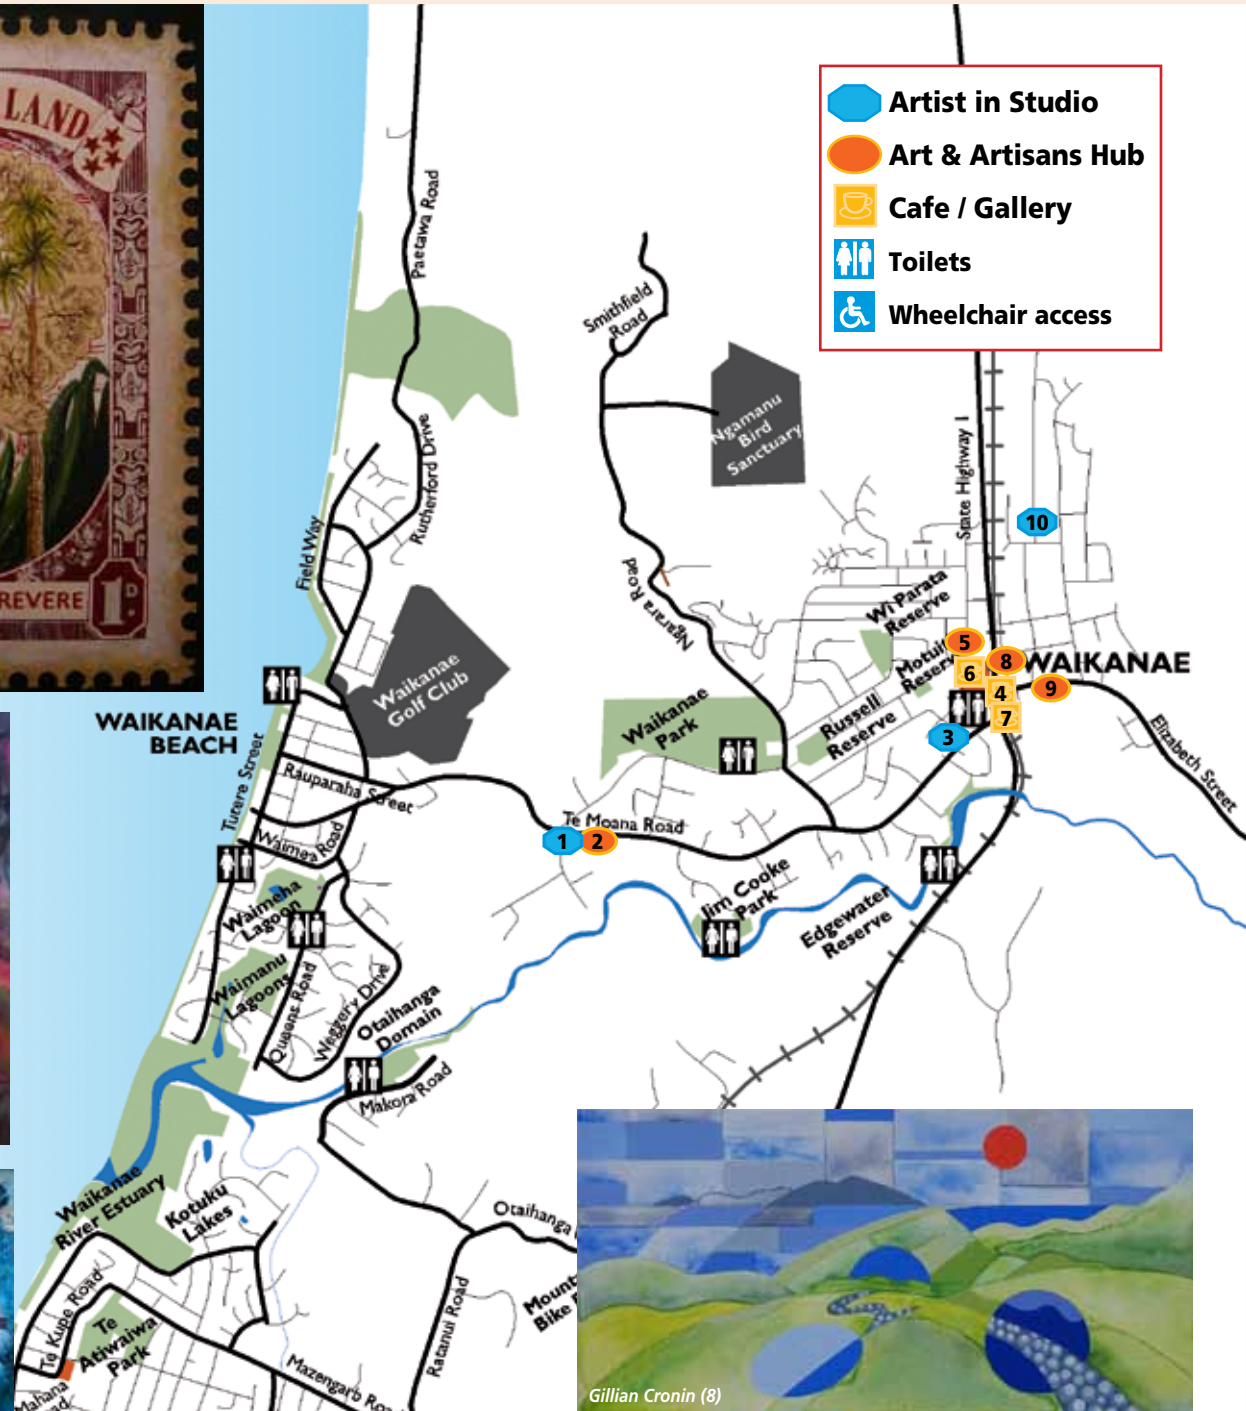

## 10 The Huia Gallery

25 Huia Street  
Jan Waterfield & Bob Gibbs  
Three dimensional art, including painting

Kathy Procter (5)

Sarah Wairau (3)

Waikanae Artists Jubilee Circle (9)

Val Roberts (8)

- Artist in Studio
- Art & Artisans Hub
- Cafe / Gallery
- Toilets
- Wheelchair access