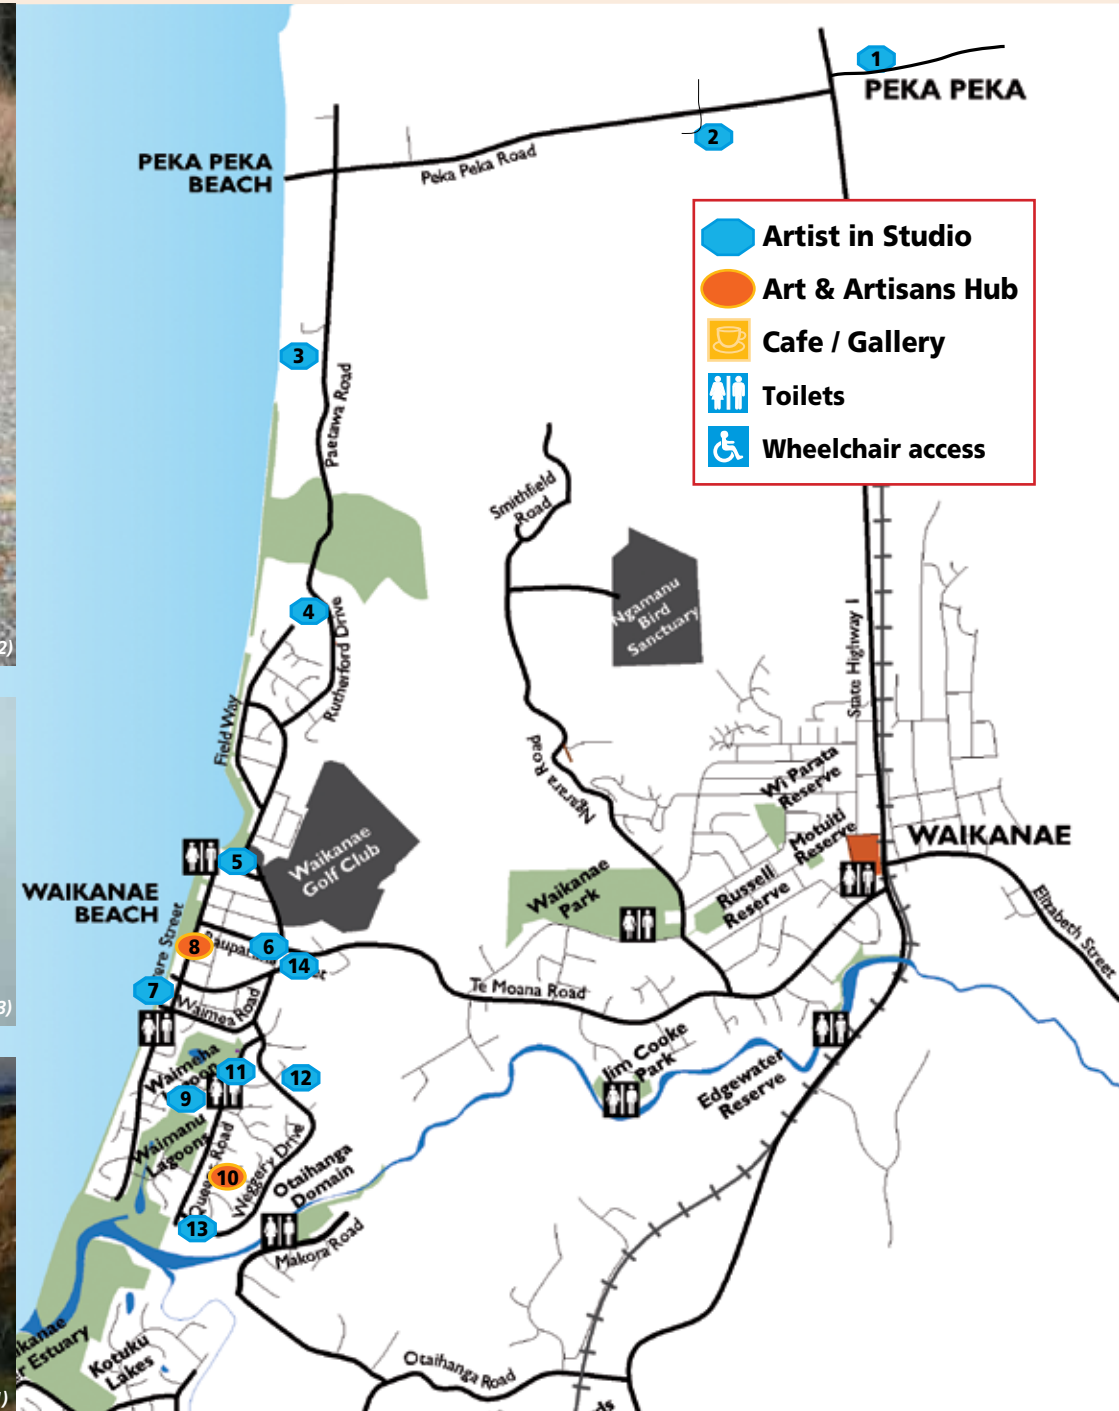

Jack Register (11)